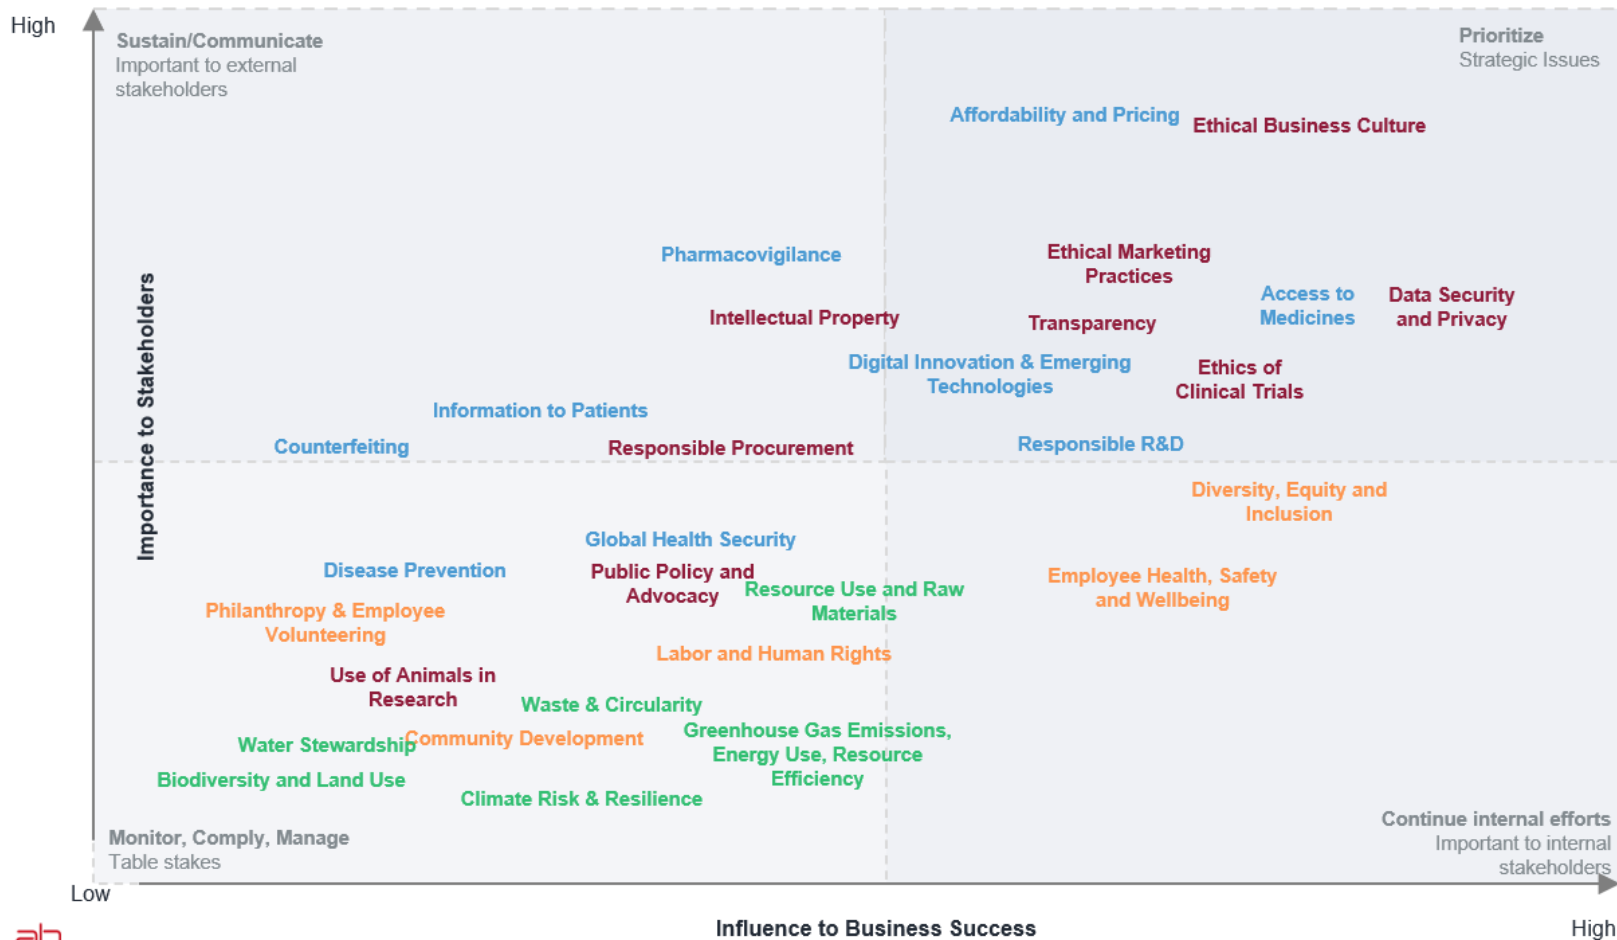

Zai Laboratory Materiality Map

- Legend:**
- Governance
 - Innovation & Human Health
 - Workforce & Communities
 - Environment